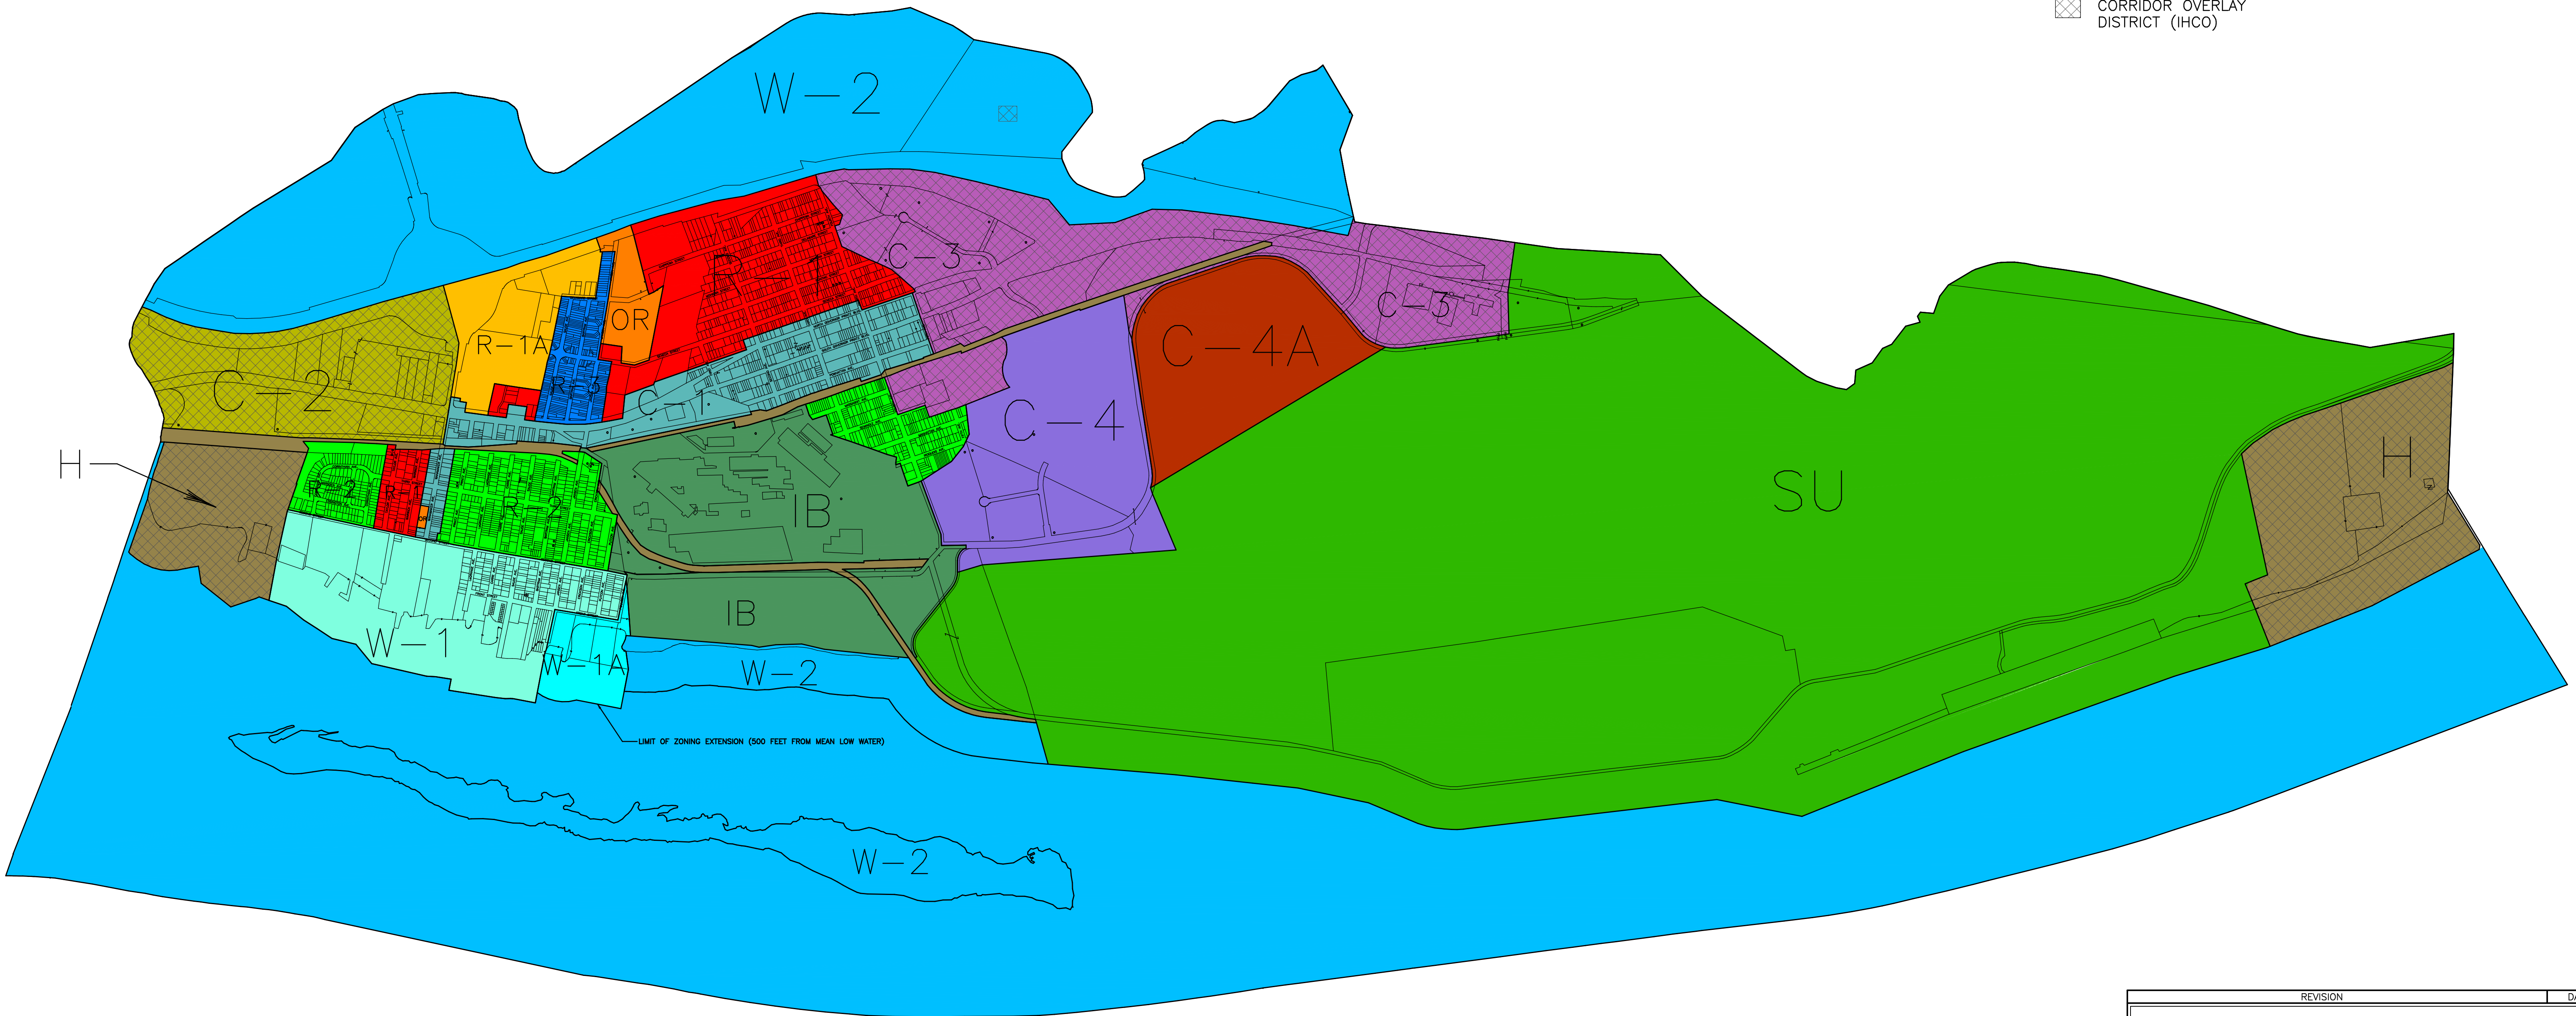

### KEY TO ZONING DISTRICTS

	R-1		C-1		W-1		IB
	R-1A		C-2		W-1A		SU
	R-2		C-3		W-2		H
	R-3		C-4				OR
			C-4A				

INDUSTRIAL HERITAGE CORRIDOR OVERLAY DISTRICT (IHCO)

REVISION	DATE
TINICUM TOWNSHIP ZONING MAP OF 2021	
FOR TINICUM TOWNSHIP	
TINICUM TOWNSHIP	DELAWARE COUNTY, PA.
SCALE: 1" = 1200'	MAY 17, 2021
HERBERT E. MacCOMBIE, JR., P.E. CONSULTING ENGINEERS AND SURVEYORS, INC. P.O. BOX 118 BROOMALL, PA. 19008	
SHEET 1 OF 1 TINICUM FILE #341	